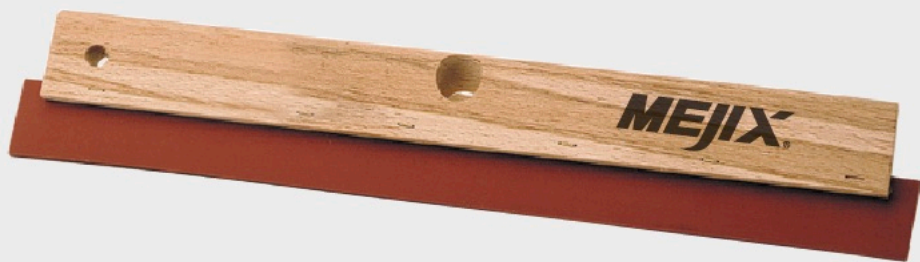

# RACLETTE CAOUTCHOUC DUR

Hard rubber blade handle scraper

Raclette manche bois, lame caoutchouc dure, enmanchable.

Longueur 440 mm, ø 22 mm

Wooden handle scraper with hard rubber blade and arm hole.

Length 440 mm, ø 22 mm